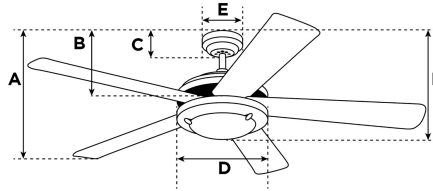

Item Number 7223000

Solana Ceiling Fan

48 in. Brushed Nickel Finish
Wengue Blades Opal Frosted Glass

A. Top of Canopy to Bottom of Blades	10.8"
B. Top of Canopy to Bottom of Switch House	13"
C. Top of Canopy to Bottom of Canopy	2"
D. Width of Motor Housing.....	7.6"
E. Width of Canopy.....	6.3"
F. Top of Canopy to Bottom of Glass.....	17.4"