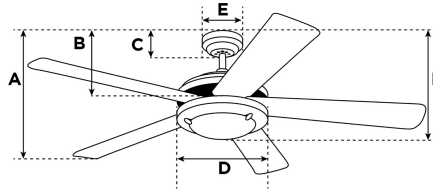

A. Top of Canopy to Bottom of Blades	7.1"
B. Top of Canopy to Bottom of Switch House	8.1"
C. Top of Canopy to Bottom of Canopy	N/A
D. Width of Motor Housing.....	11.5"
E. Width of Canopy.....	N/A
F. Top of Canopy to Bottom of Glass.....	13"