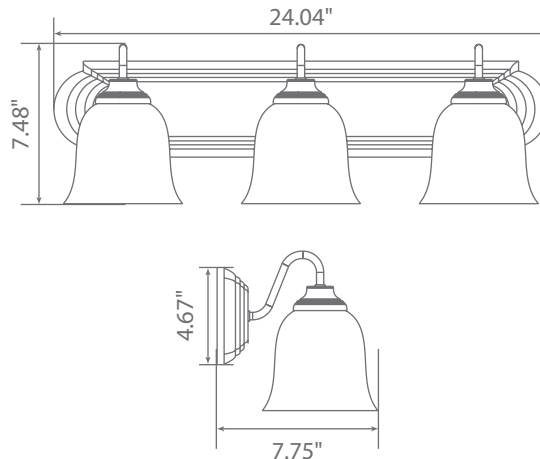

Product Dimensions