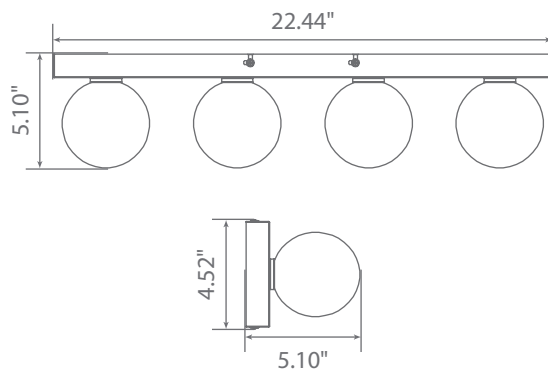

Product Dimensions