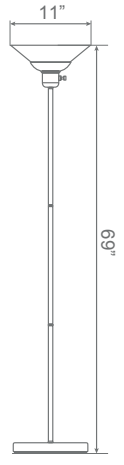

Product Dimensions