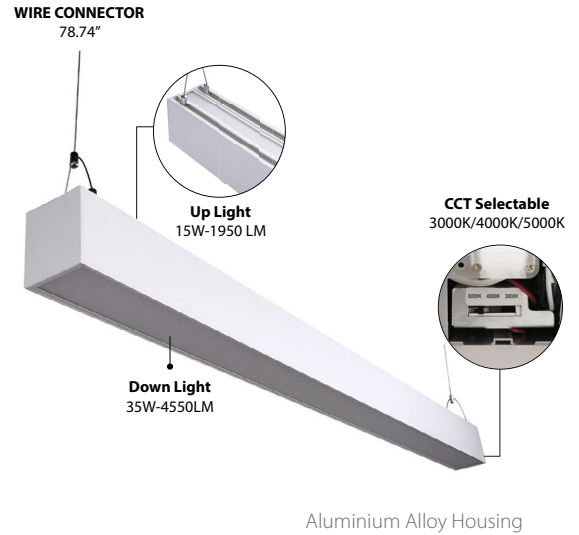

LED EUD4-50W103sw

Linear Class: Suspended up and down

Product Description

This 50-Watt, 4-foot up and down light is a CCT selectable suspension light that is perfect for commercial spaces such as: office buildings, and healthcare facilities where quality light is needed. This light gives a long life of quality and equal light distribution in a variety of commercial spaces, and it offers convenience by allowing you to choose between Soft White (3000K), Bright White (4000K), and Cool White (5000K) all in one unit. Other notable features include: 0-10V dimming, 50,000 hours of life, and operates on a 100-277V line. **Accessories Includes**

Estimated Energy Cost: $6.02 per year

*Note: Design, features and specifications subject to change without notice. Some features may not be available on all models. For more information please visit: www.eurilighting.com or call 1-888-743-5766