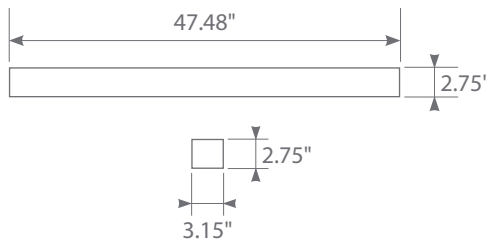

## Specifications

	Lumen Output	Luminous Efficacy	Beam Angle	Input Voltage
<b>Total</b>	6500 lm	130 lm/W	120°	AC120-277 V
<b>Up Light</b>	1950 lm			
<b>Down Light</b>	4550 lm			
CRI	Power Factor	Input Current	CCT	Lamp Lifespan
80	0.9	0.4 A	3000 / 4000 / 5000K	50,000 Hrs.

### Product Dimensions