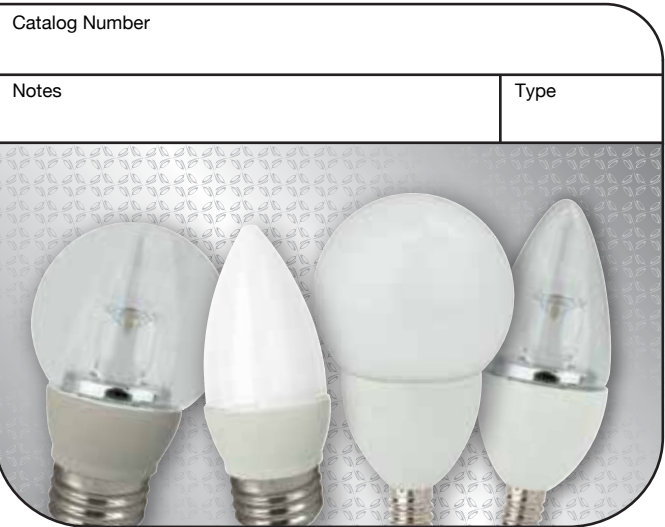

LED

25,000 Hours average rated life, 120Volts

Applications:

Ideal for decorative dimming applications. Suitable for outdoor fixtures. Also perfect for applications with hard to reach areas, vibration, and frequent starts.

Accent and decorative lighting including:

- + Chandeliers
- + Ceiling Fans
- + Decorative
- + Indoor Fixtures
- + Outdoor Fixtures

Light output equivalent to 25W.

Features and Benefits

- Long Life: 25,000 hours – no more bulb replacements!
- Fully dimmable, brilliant LED light.
- Excellent white color consistency from bulb to bulb
- UL approved for dry and damp locations.
- Available in E12 and E26 base.

* Three or more lamps per dimming circuit is recommended fo optimal dimming.

Specifications (at full brightness)

Input Line Voltage:	120VAC
Input Line Frequency	60HZ
Lamp Life (Rated)	25,000 hrs
Minimum Starting Temp	-30°C
Maximum Operating Temp	40°C
UL/cUL Listed	Yes
Power Factor	92%
CRI	82

Warranties and Certifications:	Item #	Description	Voltage	Wattage	Wattage Equivalent	M.O.L. (inches)	Diameter (inches)	Lumens	LPW	CCT	CRI
3 YEAR WARRANTY	LED5E12B1127K	LED 5W DIMMABLE CANDELABRA BLUNT TIP - 2700K	120	5.0	40W	3.8	1.4	300	60	2700K	82
	LED5E26B1127K	LED 5W DIMMABLE BLUNT TIP - 2700K	120	5.0	40W	3.8	1.4	300	60	2700K	82
	LED5E12B1127KF	LED 5W DIMMABLE CANDELABRA FROSTED BLUNT TIP - 2700K	120	5.0	40W	3.8	1.4	300	60	2700K	82
	LED5E26B1127KF	LED 5W DIMMABLE FROSTED BLUNT TIP - 2700K	120	5.0	40W	3.8	1.4	300	60	2700K	82
	LED5E12G1627K	LED 5W DIMMABLE CANDELABRA G16 GLOBE - 2700K	120	5.0	40W	3.5	2.0	300	60	2700K	82
	LED5E26G1627K	LED 5W DIMMABLE G16 GLOBE - 2700K	120	5.0	40W	3.5	2.0	300	60	2700K	82
	LED5E12G1627K	LED 5W DIMMABLE CANDELABRA FROSTED G16 GLOBE - 2700K	120	5.0	40W	3.5	2.0	300	60	2700K	82
	LED5E26G1627K	LED 5W DIMMABLE FROSTED G16 GLOBE - 2700K	120	5.0	40W	3.5	2.0	300	60	2700K	82
	LED4E12B1127K	LED 4W DIMMABLE CANDELABRA BLUNT TIP - 2700K	120	3.7	25W	3.8	1.4	200	50	2700K	82
	LED4E26B1127K	LED 4W DIMMABLE BLUNT TIP - 2700K	120	3.7	25W	3.8	1.4	200	50	2700K	82
	LED4E12B1127KF	LED 4W DIMMABLE CANDELABRA FROSTED BLUNT TIP - 2700K	120	3.7	25W	3.8	1.4	200	50	2700K	82
	LED4E26B1127KF	LED 4W DIMMABLE FROSTED BLUNT TIP - 2700K	120	3.7	25W	3.8	1.4	200	50	2700K	82
	LED4E12G1627K	LED 4W DIMMABLE CANDELABRA G16 GLOBE - 2700K	120	3.7	25W	3.5	2.0	200	50	2700K	82
	LED4E26G1627K	LED 4W DIMMABLE G16 GLOBE - 2700K	120	3.7	25W	3.5	2.0	200	50	2700K	82
LED4E12G1627K	LED 4W DIMMABLE CANDELABRA FROSTED G16 GLOBE - 2700K	120	3.7	25W	3.5	2.0	200	50	2700K	82	
LED4E26G1627K	LED 4W DIMMABLE FROSTED G16 GLOBE - 2700K	120	3.7	25W	3.5	2.0	200	50	2700K	82