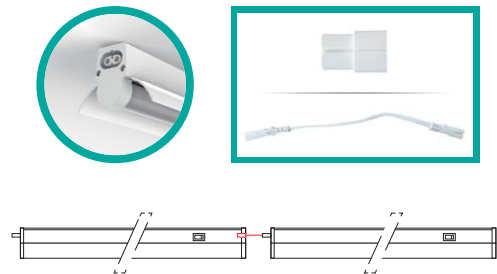

LED

SHOPLIGHT ECO

.....

#Easily upgrade to **LED** from fluorescent

This compact shoplight series fixture features the different options connection system to easily and seamlessly connect up to 48' shoplight fixtures. Wings shoplight provides a 120V voltage, and make the size more compact to offer an economical construction. This series have 50000hr lifetime and 5 year warranty.

- **Single tube / Double tube**
- **PVC shell, PC lens&PC caps**
- **With one pull-string switch**
- **Suspension Installation**
- **Linkable 8 fixture**
- **Material**

Electrical and Technical Data (subject to change without notice)

Parameters	unit	Min.	Rated	Max.
Mechanical Parameter				
Length	mm	1195	1200	1205
Height	mm	42	45	48
Weight	mm	66	69	72
Electric Parameter				
Input Voltage	V		120	
Frequency	Hz	-	60	
Input Watt	W	20W	23W	25W

Diagram

Single tube

Tech Parameter *LED SELTF18A-40W*

Parameters	unit	Min.	Rated	Max.
Mechanical Parameter				
Length	mm	1195	1200	1205
Height	mm	41	43	45
Weight	mm	65	67	71
Electric Parameter				
Input Voltage	V		120	
Frequency	Hz	-	60	
Input Watt	W	38W	40W	42W