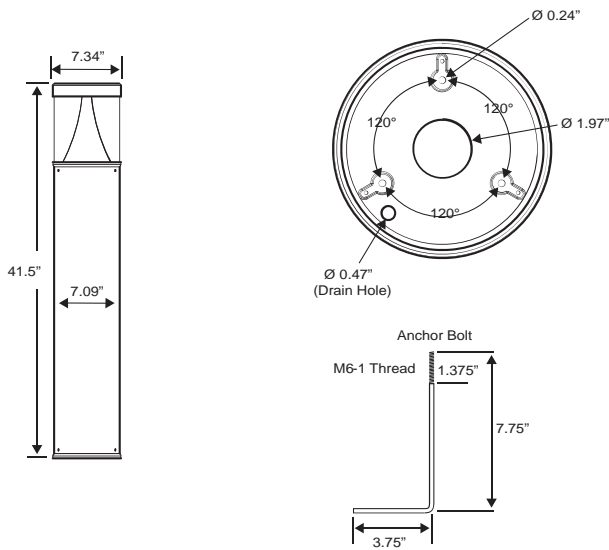

Physical Characteristics

Bollard Top	Flat
Diameter B	7.09"
Fixture Color	Bronze
Height	41.5"

Electrical Characteristics

Amperage Draw (Input Volts/Amps)	120/0.25 208/0.15 240/0.13 277/0.11
----------------------------------	-------------------------------------

Regulatory Qualifications

cULus Listed

Suitable for wet locations; IP65

Model: BL2-30NA

Accessories

AC17738 - Backlight Shield

Venture 28W 4K Flat Top Bollard

Mounting kit, included contains anchor bolts and mounting template