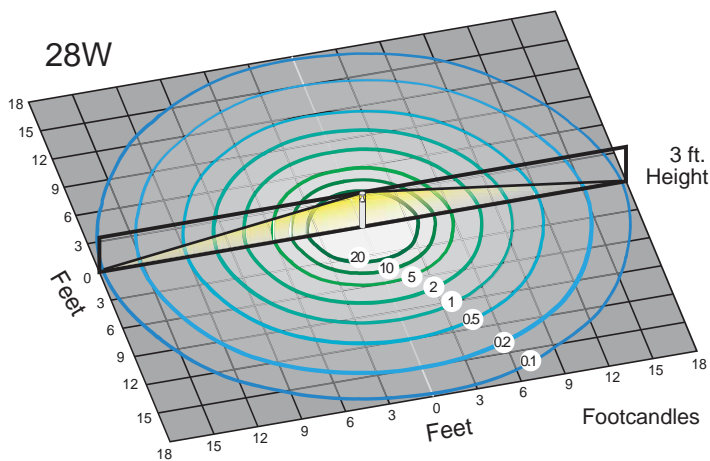

(800) 451-2606
Fax: (800) 451-2605
2451 Enterprise Parkway East
Twinsburg, Ohio 44087 USA
E-mail: venture@adlt.com
VentureLighting.com