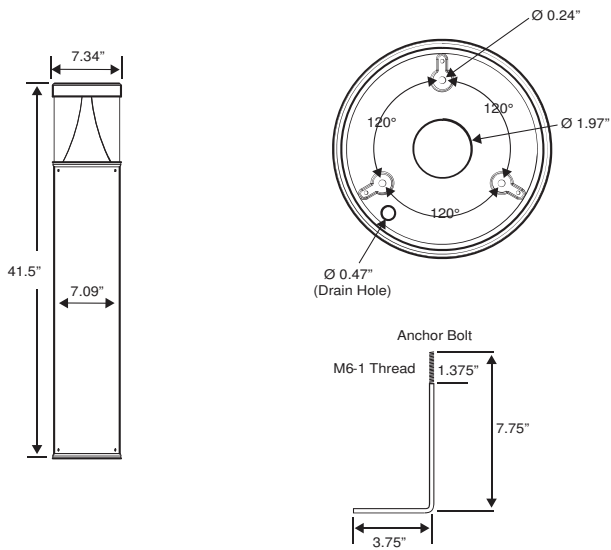

Physical Characteristics

Bollard Top	Flat
Diameter B	7.09"
Fixture Color	Bronze
Height	41.5"

Electrical Characteristics

Amperage Draw (Input Volts/Amps)	120/0.25 208/0.15 240/0.13 277/0.11
----------------------------------	-------------------------------------

Regulatory Qualifications

cULus Listed

Suitable for wet locations; IP65

Model: BL2-30CA

Accessories

AC17738 - Backlight Shield

Venture 28W 5K Flat Top Bollard

Mounting kit, included contains anchor bolts and mounting template