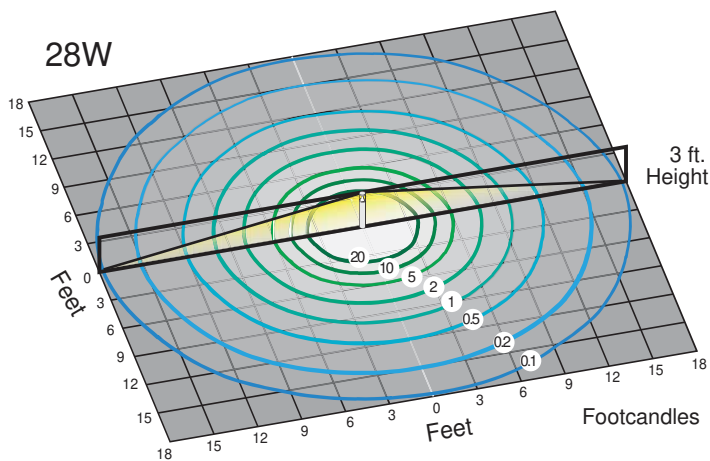

(800) 451-2606
Fax: (800) 451-2605
2451 Enterprise Parkway East
Twinsburg, Ohio 44087 USA
E-mail: venture@adlt.com
VentureLighting.com