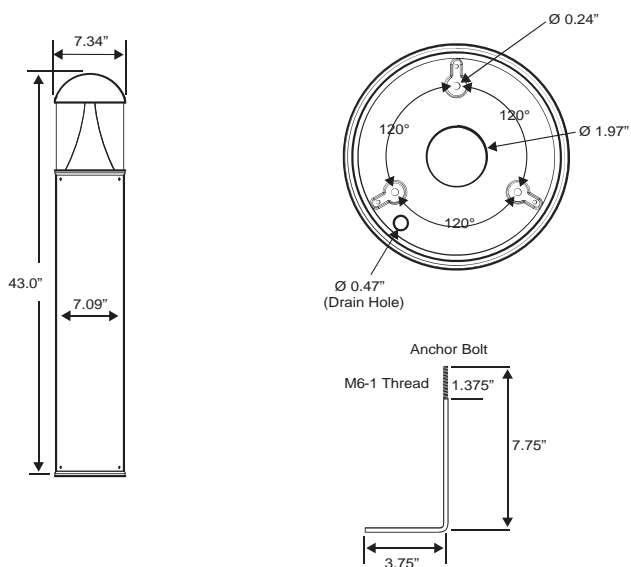

Physical Characteristics

Bollard Top	Dome
Diameter B	7.09"
Fixture Color	Bronze
Height	43.0"

Electrical Characteristics

Amperage Draw (Input Volts/Amps)	120/0.25 208/0.15 240/0.13 277/0.11
----------------------------------	-------------------------------------

Regulatory Qualifications

cULus Listed

Suitable for wet locations; IP65

Model: BL1-30NA

Accessories

AC17738 - Backlight Shield

Venture 28W 4K Dome Top Bollard

Mounting kit, included contains anchor bolts and mounting template