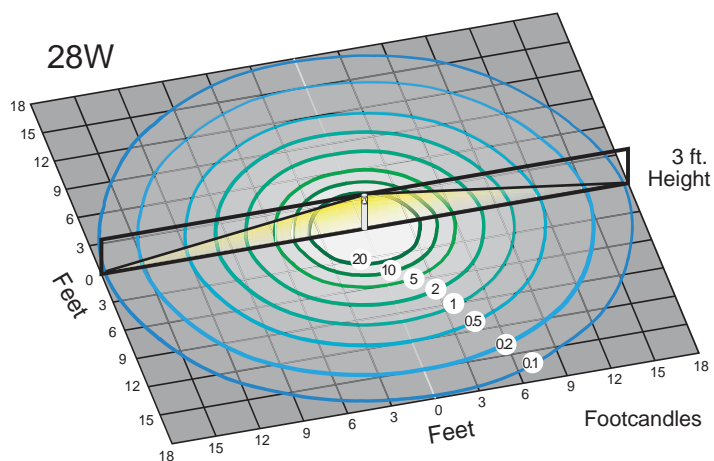

(800) 451-2606
Fax: (800) 451-2605
2451 Enterprise Parkway East
Twinsburg, Ohio 44087 USA
E-mail: venture@adlt.com
VentureLighting.com