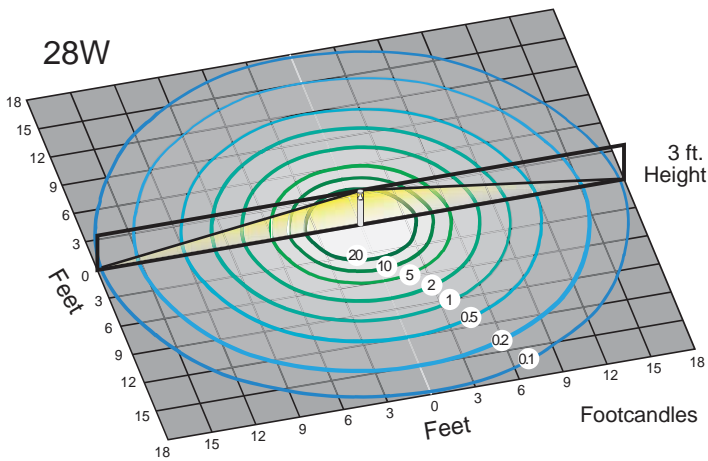

(800) 451-2606
Fax: (800) 451-2605
2451 Enterprise Parkway East
Twinsburg, Ohio 44087 USA
E-mail: venture@adlt.com
VentureLighting.com