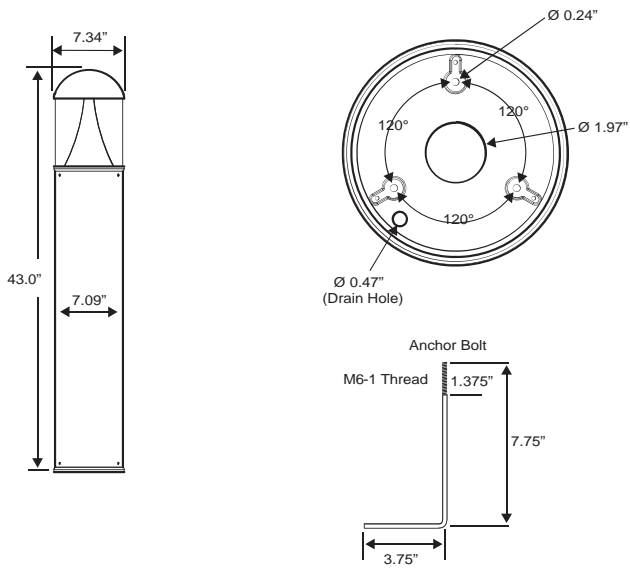

Venture 28W 5K Dome Top Bollard

Mounting kit, included contains anchor bolts and mounting template

B-U-G rating is (B1-U3-G1)