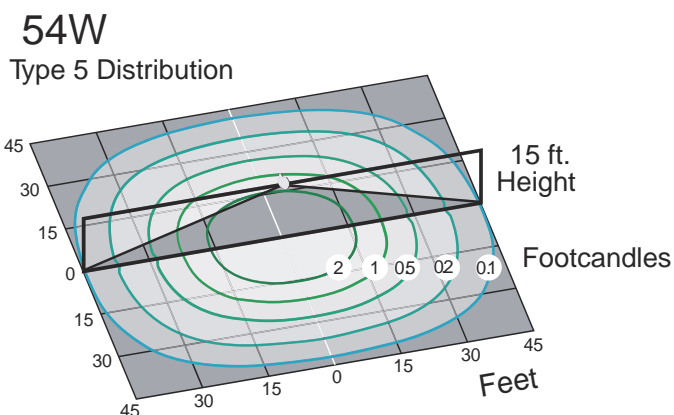

Venture 54W LED Retrofit Lamp w/ Type V Distribution

Note: data shown is for the bare lamp only