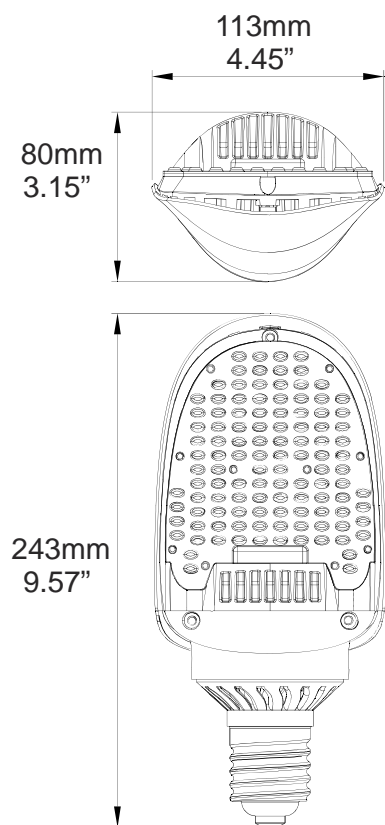

**Note: It is the customer's responsibility to verify that the lamp compartment meets the minimum required lamp compartment dimension of 8" diameter by 11" long.*

Applications

- Area Lighting
- Flood lighting

Product Performance

Input Power (W)	54
Bare Lamp Lumens	6500
Lumens/Watt (Bare Lamp)	120
Orientation	Horizontal
Correlated Color Temperature (CCT)	5000K
Color Rendering Index (CRI)	70
Life Hours	50000
Dimming	No
Operating Temperature Range	-4°F to 113°F (-20°C to 45°C)
Distribution	Type V

Physical Characteristics

Base Type	Mogul, (E39)
Overall Length A	9.56" (243mm)
Diameter B	4.45" (113mm)
Weight	2.78 lbs (1260g)

Electrical Characteristics

Input Voltage Range	120V-277V; 50/60Hz
Driver	Internal within lamp
Power Factor	>0.90
THD	<20%

Regulatory Qualifications

cULus Listed
cULus Classified (per UL 1598C)
Model# HR-54T5A2-E39AK

Accessories

BSP3-277-LC Surge Protector

Venture 54W LED Retrofit Lamp w/ Type V Distribution

Note: data shown is for the bare lamp only