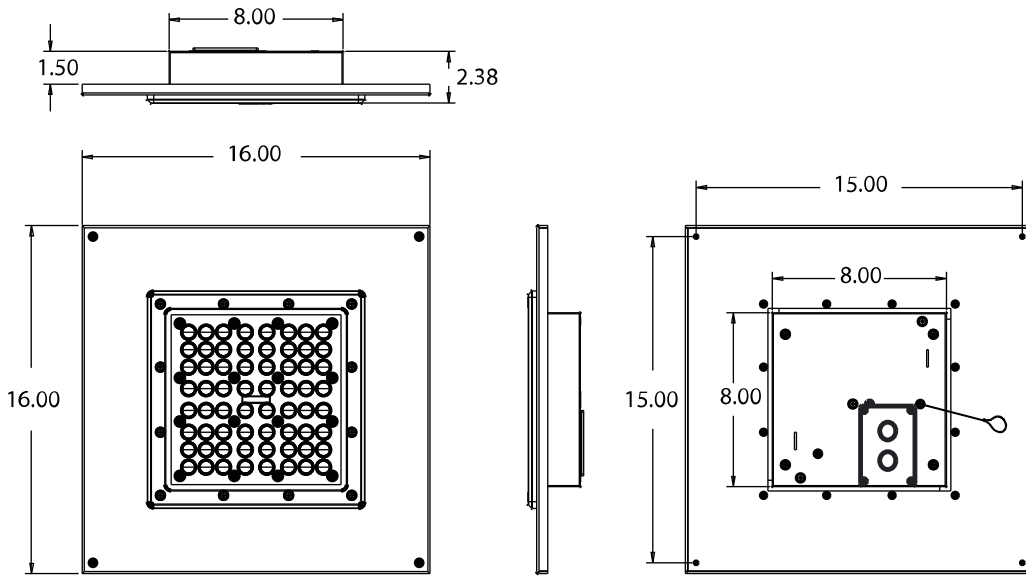

Construction

The housing unit is constructed from heavy-duty aluminum. Fixtures are finished with a durable white polyester powder coating. To ensure weather-tight protection, each optical assembly is sealed with a silicone gasket. Each unit is ETL certified to withstand wet locations. Luminaires are rated for an ambient operating temperature range of -40°C to 40°C.

Physical Characteristics

Fixture Color	White
Width	16.0"
Length	16.0"
Height	2.4"
Weight	6.8 lbs

Electrical Characteristics

Amperage Draw (Input Volts/Amps)	120/0.46 208/0.27 240/0.24 277/0.22
Surge Protection	10kA

Regulatory Qualifications

cETLus Listed

DLC Qualified - Model# CPA-054C-ND

Rated for wet locations

Venture 54W Recessed LED Canopy Light

Luminous Intensity Distribution Diagram

(800) 451-2606
 Fax: (800) 451-2605
 2451 Enterprise Parkway East
 Twinsburg, Ohio 44087 USA
 E-mail: venture@adlt.com
VentureLighting.com