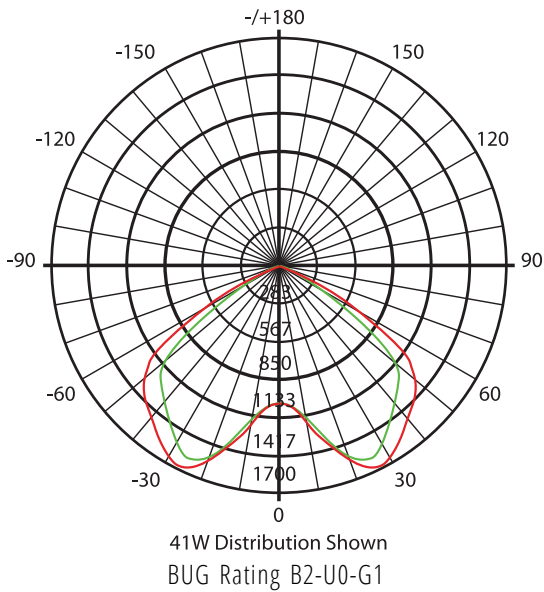

Physical Characteristics

Fixture Color	White
Width	16.0"
Length	16.0"
Height	2.4"
Weight	6.8 lbs

Electrical Characteristics

Amperage Draw (Input Volts/Amps)	120/0.46 208/0.27 240/0.24 277/0.22
Surge Protection	10kA

Regulatory Qualifications

cETLus Listed

DLC Qualified - Model# CPA-054C-ND

Rated for wet locations

Venture 54W Recessed LED Canopy Light

Luminous Intensity Distribution Diagram

(800) 451-2606
 Fax: (800) 451-2605
 2451 Enterprise Parkway East
 Twinsburg, Ohio 44087 USA
 E-mail: venture@adlt.com
VentureLighting.com