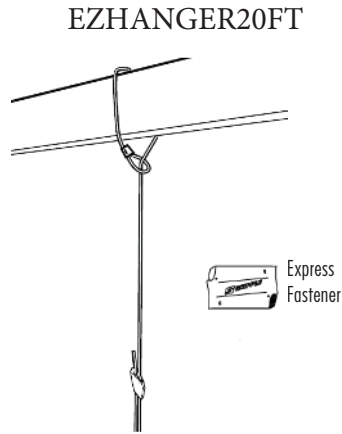

Hanging Accessories Key

by TCP

TCP Item #	Compatible Products	Contents	Install notes (see spec sheet for full details)
EZHANGER	HB*, IB, Elite High Bay, VTF	(2) 10' cables with crimped loops, (2) Express Fasteners, and (2) "V" brackets	Cable Loops around strut, joist, or eye-bolt using crimped loop
EZHANGER20FT	HB, IB, Elite High Bay, VTF	(2) 20' cables with crimped loops, (2) Express Fasteners	Cable Loops around strut, joist, or eye-bolt using Express Fastener
YTGHANGER	GPS	(2) 10' cables with Y-split feet, (2) Express Fasteners	Cable Loops around strut, joist, or eye-bolt using Express Fastener
YHANGER6PK	DT, FP	(6) 10' cables with crimped loops and Y-split clips, (6) Express Fasteners	Cable Loops around strut, joist, or eye-bolt using crimped loop
TCPYHOOKX10FT	Various	(2) 10' cables with Y-split hooks, (2) Express Fasteners	Cable Loops around strut, joist, or eye-bolt using Express Fastener
EXPHYHANGKIT10FT	HB, IB, HBM, HT	(2) 10' cables with adjustable Y-split, (6) Express Fasteners	Cable Loops around strut, joist, or eye-bolt using Express Fastener