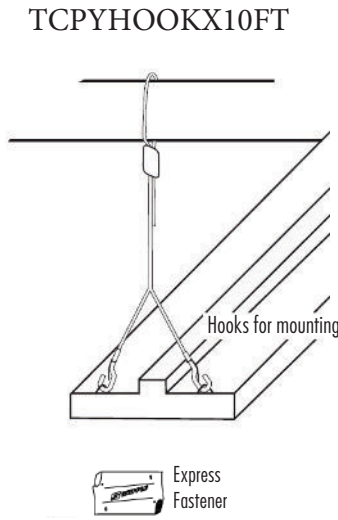

Hanging Accessories Key

by TCP

TCP Item #	Compatible Products	Contents	Install notes (see spec sheet for full details)
EZHANGER	HB*, IB, Elite High Bay, VTF	(2) 10' cables with crimped loops, (2) Express Fasteners, and (2) "V" brackets	Cable Loops around strut, joist, or eye-bolt using crimped loop
EZHANGER20FT	HB, IB, Elite High Bay, VTF	(2) 20' cables with crimped loops, (2) Express Fasteners	Cable Loops around strut, joist, or eye-bolt using Express Fastener
YTGHANGER	GPS	(2) 10' cables with Y-split feet, (2) Express Fasteners	Cable Loops around strut, joist, or eye-bolt using Express Fastener
YHANGER6PK	DT, FP	(6) 10' cables with crimped loops and Y-split clips, (6) Express Fasteners	Cable Loops around strut, joist, or eye-bolt using crimped loop
TCPYHOOKX10FT	Various	(2) 10' cables with Y-split hooks, (2) Express Fasteners	Cable Loops around strut, joist, or eye-bolt using Express Fastener
EXPHYHANGKIT10FT	HB, IB, HBM, HT	(2) 10' cables with adjustable Y-split, (6) Express Fasteners	Cable Loops around strut, joist, or eye-bolt using Express Fastener