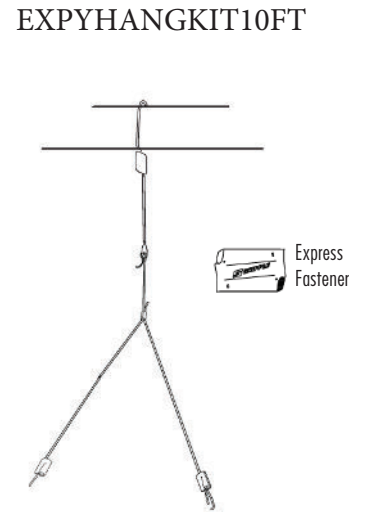

Hanging Accessories Key

by TCP

TCP Item #	Compatible Products	Contents	Install notes (see spec sheet for full details)
EZHANGER	HB*, IB, Elite High Bay, VTF	(2) 10' cables with crimped loops, (2) Express Fasteners, and (2) "V" brackets	Cable Loops around strut, joist, or eye-bolt using crimped loop
EZHANGER20FT	HB, IB, Elite High Bay, VTF	(2) 20' cables with crimped loops, (2) Express Fasteners	Cable Loops around strut, joist, or eye-bolt using Express Fastener
YTGHANGER	GPS	(2) 10' cables with Y-split feet, (2) Express Fasteners	Cable Loops around strut, joist, or eye-bolt using Express Fastener
YHANGER6PK	DT, FP	(6) 10' cables with crimped loops and Y-split clips, (6) Express Fasteners	Cable Loops around strut, joist, or eye-bolt using crimped loop
TCPYHOOKX10FT	Various	(2) 10' cables with Y-split hooks, (2) Express Fasteners	Cable Loops around strut, joist, or eye-bolt using Express Fastener
EXPHYHANGKIT10FT	HB, IB, HBM, HT	(2) 10' cables with adjustable Y-split, (6) Express Fasteners	Cable Loops around strut, joist, or eye-bolt using Express Fastener