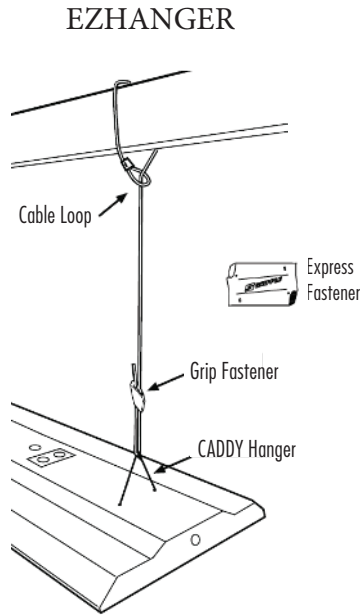

Hanging Accessories Key

by TCP

TCP Item #	Compatible Products	Contents	Install notes (see spec sheet for full details)
EZHANGER	HB*, IB, Elite High Bay, VTF	(2) 10' cables with crimped loops, (2) Express Fasteners, and (2) "V" brackets	Cable Loops around strut, joist, or eye-bolt using crimped loop
EZHANGER20FT	HB, IB, Elite High Bay, VTF	(2) 20' cables with crimped loops, (2) Express Fasteners	Cable Loops around strut, joist, or eye-bolt using Express Fastener
YTGHANGER	GPS	(2) 10' cables with Y-split feet, (2) Express Fasteners	Cable Loops around strut, joist, or eye-bolt using Express Fastener
YHANGER6PK	DT, FP	(6) 10' cables with crimped loops and Y-split clips, (6) Express Fasteners	Cable Loops around strut, joist, or eye-bolt using crimped loop
TCPYHOOKX10FT	Various	(2) 10' cables with Y-split hooks, (2) Express Fasteners	Cable Loops around strut, joist, or eye-bolt using Express Fastener
EXPHYHANGKIT10FT	HB, IB, HBM, HT	(2) 10' cables with adjustable Y-split, (6) Express Fasteners	Cable Loops around strut, joist, or eye-bolt using Express Fastener