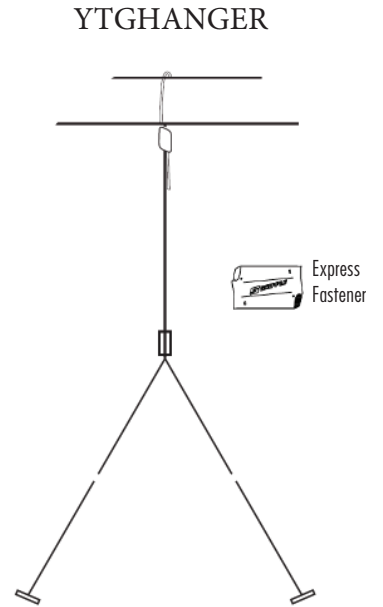

Hanging Accessories Key

by TCP

TCP Item #	Compatible Products	Contents	Install notes (see spec sheet for full details)
EZHANGER	HB*, IB, Elite High Bay, VTF	(2) 10' cables with crimped loops, (2) Express Fasteners, and (2) "V" brackets	Cable Loops around strut, joist, or eye-bolt using crimped loop
EZHANGER20FT	HB, IB, Elite High Bay, VTF	(2) 20' cables with crimped loops, (2) Express Fasteners	Cable Loops around strut, joist, or eye-bolt using Express Fastener
YTGHANGER	GPS	(2) 10' cables with Y-split feet, (2) Express Fasteners	Cable Loops around strut, joist, or eye-bolt using Express Fastener
YHANGER6PK	DT, FP	(6) 10' cables with crimped loops and Y-split clips, (6) Express Fasteners	Cable Loops around strut, joist, or eye-bolt using crimped loop
TCPYHOOKX10FT	Various	(2) 10' cables with Y-split hooks, (2) Express Fasteners	Cable Loops around strut, joist, or eye-bolt using Express Fastener
EXPHYHANGKIT10FT	HB, IB, HBM, HT	(2) 10' cables with adjustable Y-split, (6) Express Fasteners	Cable Loops around strut, joist, or eye-bolt using Express Fastener