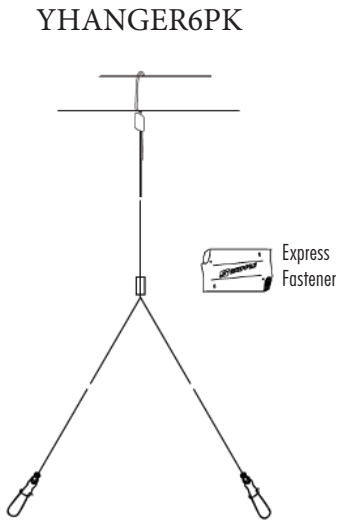

Hanging Accessories Key

by TCP

TCP Item #	Compatible Products	Contents	Install notes (see spec sheet for full details)
EZHANGER	HB*, IB, Elite High Bay, VTF	(2) 10' cables with crimped loops, (2) Express Fasteners, and (2) "V" brackets	Cable Loops around strut, joist, or eye-bolt using crimped loop
EZHANGER20FT	HB, IB, Elite High Bay, VTF	(2) 20' cables with crimped loops, (2) Express Fasteners	Cable Loops around strut, joist, or eye-bolt using Express Fastener
YTGHANGER	GPS	(2) 10' cables with Y-split feet, (2) Express Fasteners	Cable Loops around strut, joist, or eye-bolt using Express Fastener
YHANGER6PK	DT, FP	(6) 10' cables with crimped loops and Y-split clips, (6) Express Fasteners	Cable Loops around strut, joist, or eye-bolt using crimped loop
TCPYHOOKX10FT	Various	(2) 10' cables with Y-split hooks, (2) Express Fasteners	Cable Loops around strut, joist, or eye-bolt using Express Fastener
EXPHYHANGKIT10FT	HB, IB, HBM, HT	(2) 10' cables with adjustable Y-split, (6) Express Fasteners	Cable Loops around strut, joist, or eye-bolt using Express Fastener