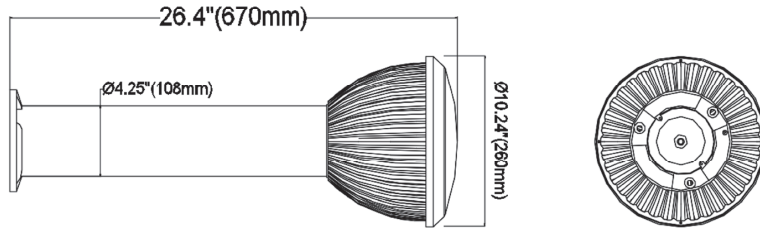

### Structure Features:

- Shell Materials: Aluminum & PC
- Finish: Dark Bronze/White/black(Optional)
- Net Weight: 2.76KG (6.08LBS)
- **Product Size: 670mmX260mmX108mm**  
**26.4"X10.24"X4.25"**
- **Carton Size: 690mmX270mmX270mm**  
**27.2"X10.6"X10.6"**