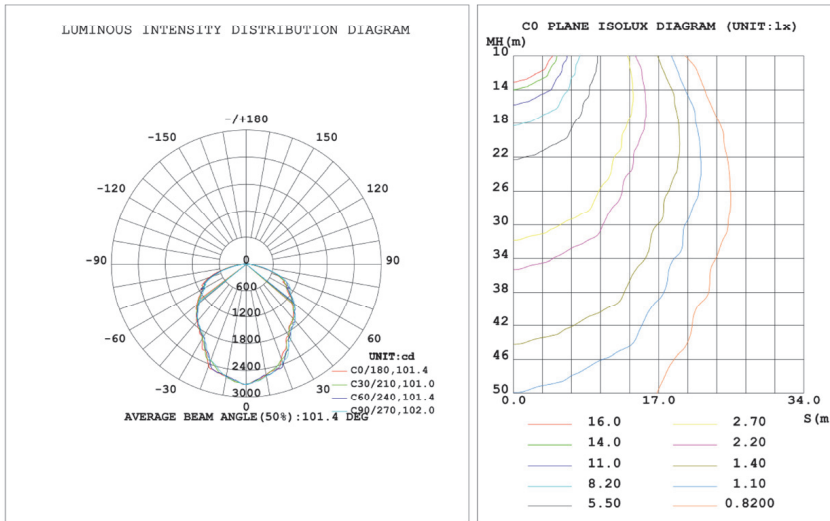

LED Low Profile Post Top

Product Information

ORDERING/DLC #:	Wattage	CCT	Lumens
U-LPPT-60W-40	60W	4000K	8520 lm
U-LPPT-60W-50	60W	5000K	8520 lm

LED Low Profile Post Top

DIMENSIONS

Structure Features:

- Shell Materials: Aluminum & PC
- Finish: Dark Bronze/White/black(Optional)
- Net Weight: 5.13KG (11.3 LBS)
- **Product Size: 450mm*200mm**
- **Carton Size: 455mm*455mm*240mm**

PHOTOMETRY:

1.219m	610.1, 1846lx	293.94cm
2m	226.7, 686.1lx	482.18cm
3m	100.8, 305.0lx	723.27cm
4m	56.68, 171.5lx	964.36cm
5m	36.27, 109.8lx	1205.45cm
6m	25.19, 76.2lx	1446.54cm
7m	18.51, 56.0lx	1687.63cm
8m	14.17, 42.8lx	1928.72cm
9m	11.20, 33.8lx	2169.80cm
10m	9.068, 27.4lx	2410.89cm