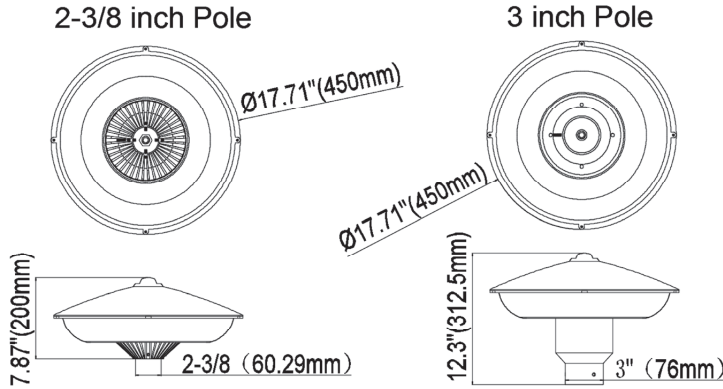

LED Low Profile Post Top

Product Information

ORDERING/DLC #:	Wattage	CCT	Lumens
U-LPPT-60W-40	60W	4000K	8520 lm
U-LPPT-60W-50	60W	5000K	8520 lm

LED Low Profile Post Top

DIMENSIONS

Structure Features:

- Shell Materials: Aluminum & PC
- Finish: Dark Bronze/White/black(Optional)
- Net Weight: 5.13KG (11.3 LBS)
- **Product Size: 450mm*200mm**
- **Carton Size: 455mm*455mm*240mm**

PHOTOMETRY:

1.219m	610.1, 1846lx	293.94cm
2m	226.7, 686.1lx	482.18cm
3m	100.8, 305.0lx	723.27cm
4m	56.68, 171.5lx	964.36cm
5m	36.27, 109.8lx	1205.45cm
6m	25.19, 76.2lx	1446.54cm
7m	18.51, 56.0lx	1687.63cm
8m	14.17, 42.8lx	1928.72cm
9m	11.20, 33.8lx	2169.80cm
10m	9.068, 27.4lx	2410.89cm