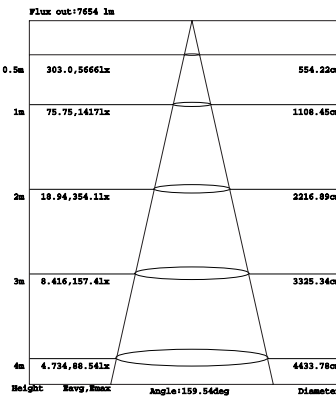

Electrical

Power Factor	0.90
Operating Temp.	-22° F to 113° F
Storage Temp.	-40° F to 176° F
Dimming	0-10V

SPECIFICATIONS

Wattage	28W / 42W / 56W / 70W
DLC/Ordering Info	UPGC2842567W27-45K
LUMENS	4326 lm / 5818 lm / 7321 lm / 9080 lm
EFFICACY	140 lm/W
UPLIGHT (%)	11.4%
CCT	4000K / 5000K
CRI	70
INPUT VOLTAGE	120-277V
BEAM ANGLE	156°
POWER FACTOR	0.90
DRIVER EFFICACY	90%
DIMMING	1-10V Dimming
LIFESPAN	50,000 Hours
WORKING TEMPERATURE	-22° F to 113° F
STORAGE TEMPERATURE	-40° F to 176° C
OUTDOOR RATING	IP65
CABLE	3 core, 18AWG (0.3m)
WARRANTY	5 Year Limited Warranty

BRI823-B-D-BLE-SR
Bluetooth Microwave
Motion Sensor

BRI823-B-D
Microwave Motion Sensor

RC100
Remote Controller

DIMENSIONS

LED Round Parking Garage Canopy with Uplight

PHOTOMETRICS

70W@4000K

70W@5000K