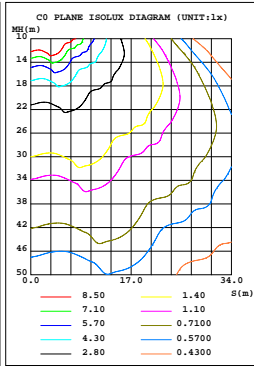

PHOTOMETRICS

70W@4000K

70W@5000K

LED Round Parking Garage Canopy with Uplight