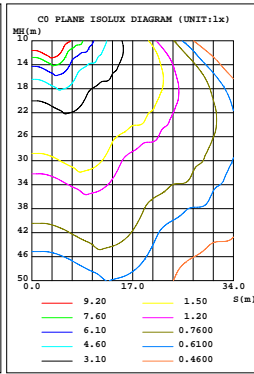

PHOTOMETRICS

70W@4000K