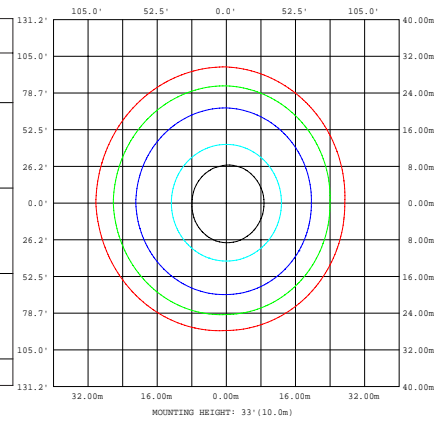

BRI823-B-D-BLE-SR
Bluetooth Microwave
Motion Sensor

BRI823-B-D
Microwave Motion Sensor

RC100
Remote Controller

DIMENSIONS

LED Round Parking Garage Canopy with Uplight

PHOTOMETRICS

70W@4000K

70W@5000K