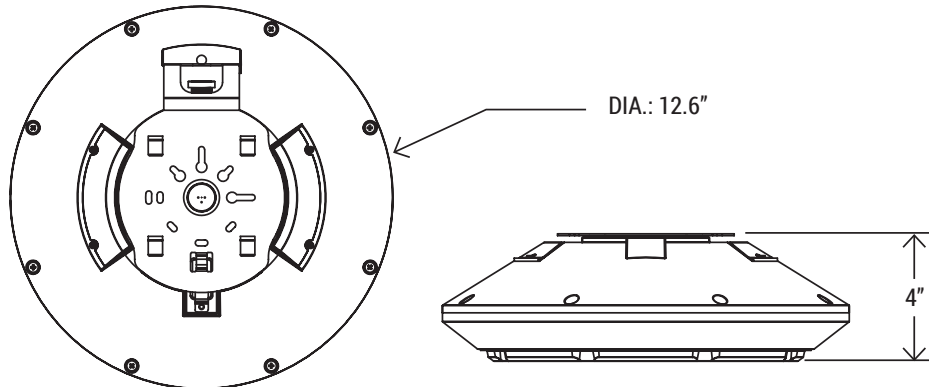

BRI823-B-D-BLE-SR
Bluetooth Microwave
Motion Sensor

BRI823-B-D
Microwave Motion Sensor

RC100
Remote Controller

DIMENSIONS

LED Round Parking Garage Canopy with Uplight

PHOTOMETRICS

70W@4000K

70W@5000K