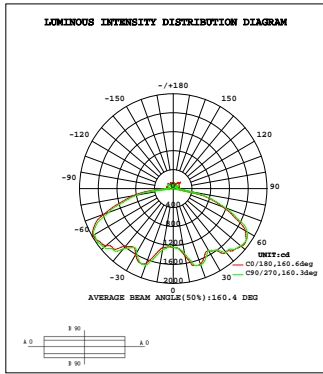

BRI823-B-D-BLE-SR
Bluetooth Microwave
Motion Sensor

BRI823-B-D
Microwave Motion Sensor

RC100
Remote Controller

DIMENSIONS

LED Round Parking Garage Canopy with Uplight

PHOTOMETRICS

70W@4000K

70W@5000K