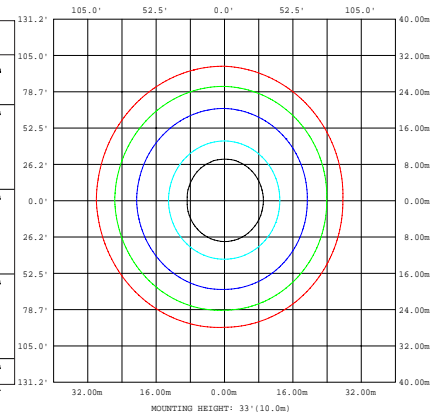

BRI823-B-D-BLE-SR
Bluetooth Microwave
Motion Sensor

BRI823-B-D
Microwave Motion Sensor

RC100
Remote Controller

DIMENSIONS

LED Round Parking Garage Canopy with Uplight

PHOTOMETRICS

70W@4000K

70W@5000K