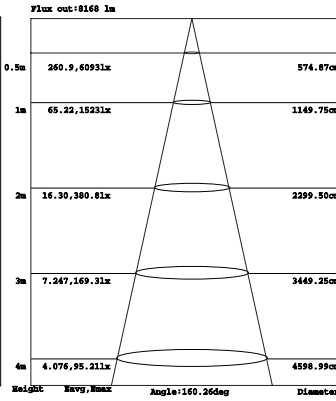

PHOTOMETRICS

70W@4000K