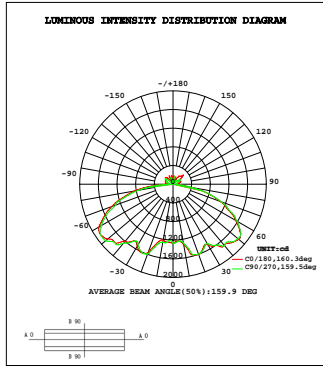

BRI823-B-D-BLE-SR
Bluetooth Microwave
Motion Sensor

BRI823-B-D
Microwave Motion Sensor

RC100
Remote Controller

DIMENSIONS

LED Round Parking Garage Canopy with Uplight

PHOTOMETRICS

70W@4000K

70W@5000K