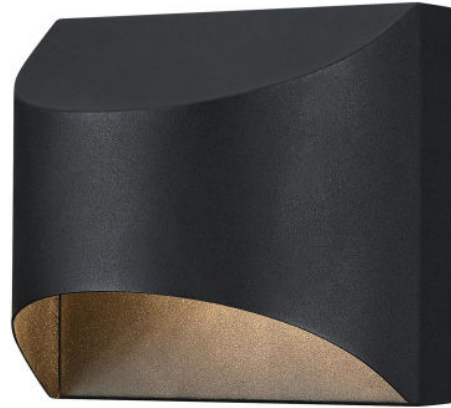

Item Number **6 122800****Nardella**

LED Wall Fixture Textured Black Finish

## Specifications

- Height: 5.50"
- Width: 6"
- Extends: 4.25"
- Height from Center of Outlet Box: 2.76"
- Back Plate: H: 5.51" W: 5.91"
- Includes 10 Watt Integrated LED
- Hours: 50000
- Life (years)\*: 45.6
- Fixture Lumens: 450
- Color Temperature (Kelvin): 3000
- Equivalent Incandescent Wattage: 40 W
- Color Designation: Warm White