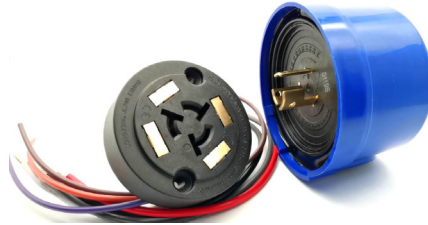

LED High Output UFO Post Top

Description

Altech's LED High Output UFO Post Top Light features a low profile design and offers a high luminous efficiency of 165 lm/w, IP67 waterproof LED driver and an L70 life of over 150,000 Hours. The combination of the U-HOUFO-PT's features make it an exceptional lighting option for outdoor spaces such as parks, walkways, landscaping and courtyards.

Specs

Efficacy 165 lm/W
Input Voltage 100-277V
Finish Black

Details

IP Rating IP67
Material Die Cast Aluminum
Lens Clear Polycarbonate
L70 Life 150,000 Hours
Warranty 5 Years (Standard) | 10 Years (Optional)
CRI 80+
Qualification UL, DLC 5.1, FCC, CE, RoHS
Chip Man. Philips

U-HOUFO-240W		
Diameter	Height	Weight
15.5 in.	15.5 in.	9 lb.

* U-HOUFO-PT mounting options come with two options with 2.0" and 3.0" mounting diameters respectively

LED High Output UFO Post Top

Options & Accessories

Energy Saving Dusk to Dawn Button Photocell Sensor

NEMA Dusk to Dawn Photocell Sensor with 3 Pin Receptacle

480V Driver Customization