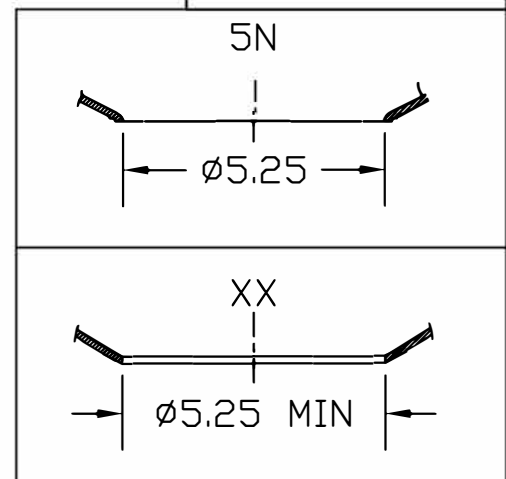

TOLERANCES	
.X.....	±.062
.XX.....	±.040
.XXX.....	±.015
ANGLES.....	±1/2°

COLOR (__)	
	REF
LED FROST	LD
SMOKE	SM
WHITE	WH
BRONZE	BR
CLEAR	CL

NOTE: DIMENSIONS NOMINAL

TerraCast[®]
PRODUCTS

MATERIAL: ACRYLIC
GLOBE Ø18"
(457MM) & ALL
AVAILABLE NECKS

ALL DIMENSIONS IN INCHES 2014
PART NO. SHOWN
SAC18-WH-5N AND SAC18-WH-6F
--