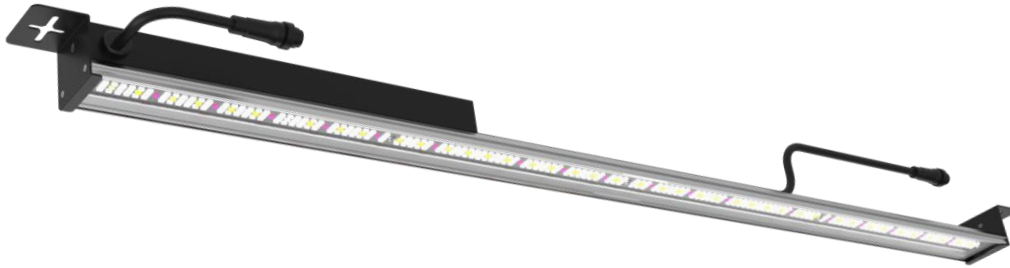

PRODUCT SPECIFICATIONS

TotalGrow Mezzo Light Bars

TG10B

Item	TG10B-203-26-D0-J2CH6
Product Type	TotalGrow™ Mid-Power Light Bar
Light Spectrum	1203
Light Output (μmole/J) ¹	2.6
Light Output (μmol/s) ¹	255
Max. Fixture Power Consumption	100W
Input Voltage (VAC)	90 to 305
Input Current at min/max VAC (A)	1.1 / .33
Power Frequency of Driver	50 ~ 60 Hz
Power Factor (PF)	>0.90
Daisy-Chain Maximum (120V / 240V)	9 / 16
Dimming	None
Operating Temperature	0F to 110F
Service Life ²	50,000 hours
Warranty	5 Years
Light Fixture Height	1.7 inches
Light Fixture Width	2.3 inches
Light Fixture Length	43 inches
Light Fixture Weight	3 lbs.

Notes:

1. Readings based on instantaneous measurements at 25C
2. Service life represents the number of hours when 50% of a group of identical light fixtures reaches 70% of its initial lumens at the given service temperature.